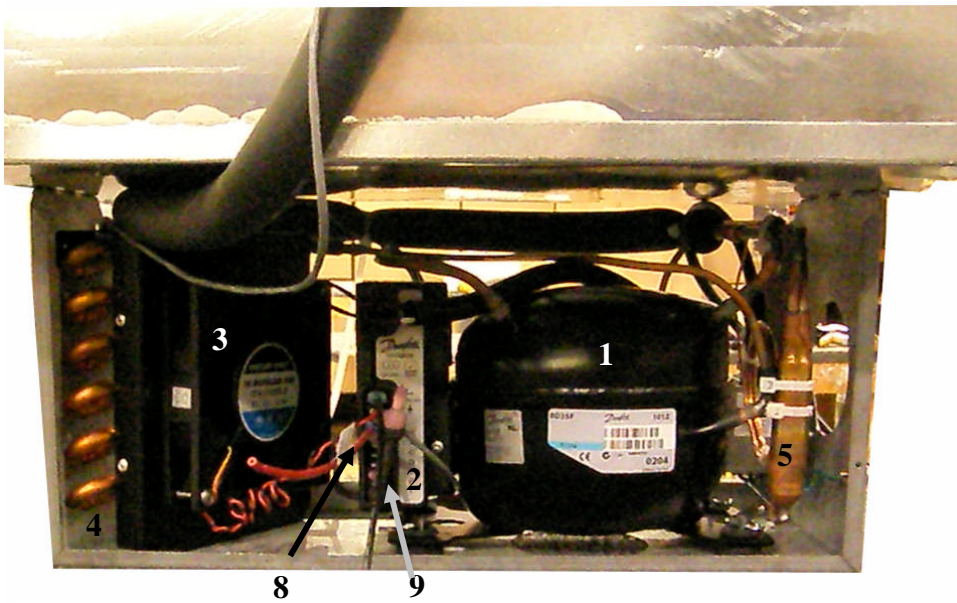

# TL2500 Parts List

1. cabinet
2. door 62 c/w gasket 26, panel 26
3. handle c/w frame screw (2)
4. hinge left, hinge right, hinge pin (2) hinge screw (6)
5. frame 26 c/w frame screws (12)
6. pipe cover c/w frame screw (4)
7. thermostat + c/w thermostat, enclosure , knob, label, wire
8. evaporator large c/w mounting hardware

1. compressor c/w rubber feet (4), mounting pins (4)
2. electronic ac/dc module  
Optional DC only module
3. fan 12 c/w shroud, screw 1 ¼ (2)
4. condenser
5. fridge drier
6. ac receptacle c/w 4 amp fuse
7. power cord AC 115  
optional AC 220
8. dc wire black & red
9. speed resistor black
10. base 23 c/w frame screw (4)