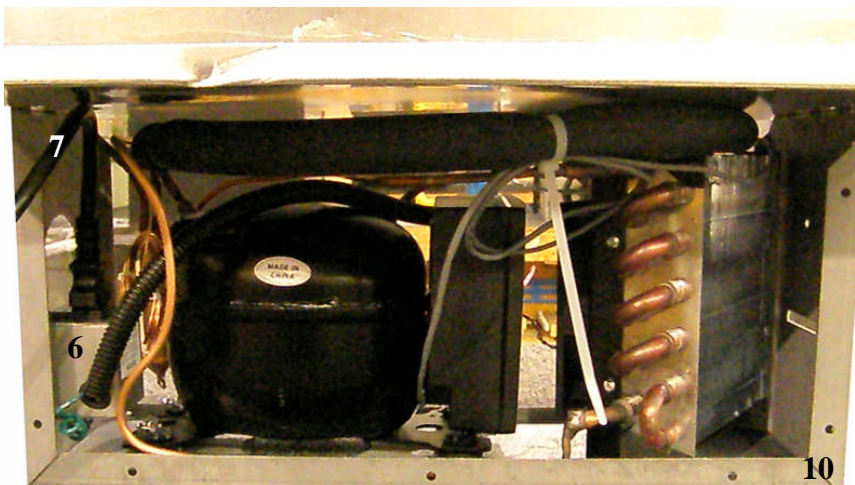

# TL2500 Parts List

1. cabinet
2. door 62 c/w gasket 26, panel 26
3. handle c/w frame screw (2)
4. hinge left, hinge right, hinge pin (2) hinge screw (6)
5. frame 26 c/w frame screws (12)
6. pipe cover c/w frame screw (4)
7. thermostat + c/w thermostat, enclosure , knob, label, wire
8. evaporator large c/w mounting hardware

1. compressor c/w rubber feet (4), mounting pins (4)
2. electronic ac/dc module  
Optional DC only module
3. fan 12 c/w shroud, screw 1 ¼ (2)
4. condenser
5. fridge drier
6. ac receptacle c/w 4 amp fuse
7. power cord AC 115  
optional AC 220
8. dc wire black & red
9. speed resistor black
10. base 23 c/w frame screw (4)