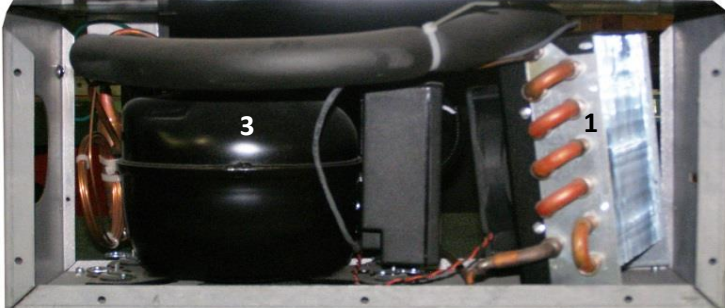

Top View

- 1) Frame 26 c/w frame screw (12), frame gasket
- 2) Door 26 c/w door gasket 26, hinge bearing, panel (black) *Not Shown*
- 3) Hinge Assembly c/w hinge left, hinge right, hinge pin (2), hinge screw (12)
- 4) Evaporator TL2500 c/w capillary tube, suction line, armaflex
- 5) Thermostat Plus c/w knob, case, wire 45 (grey)
- 6) Door Handle TL2500
- 7) Accessory Bag c/w manual, ice cube tray, mounting hole plugs (4) **Not Shown**

Base Views

- 1) Condenser T2500 c/w mounting clips & screws
- 2) Base 23 c/w screws
- 3) bd3.5f Compressor c/w rubber feet (4), compressor clip (4)
- 4) Fridge Drier
- 5) Electronic AC/DC* c/w red wire 11, black wire 11
- 6) Cabinet TL2500
- 7) Fan Assembly c/w fan12, fan shroud
- 8) Speed Resistor (Optional) No resistor=low speed, black resistor=medium speed, red resistor=high speed
- 9) AC Receptacle c/w fuse 4, wire harness
- 10) AC Cord 115 optional 220
- 11) Pipe Cover

Unit View